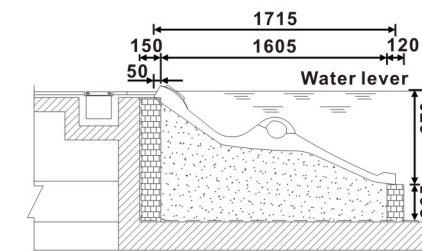

WL-SC601

Model	Material	Length(mm)	Width(mm)
WL-SC601	Acryl	1770	710