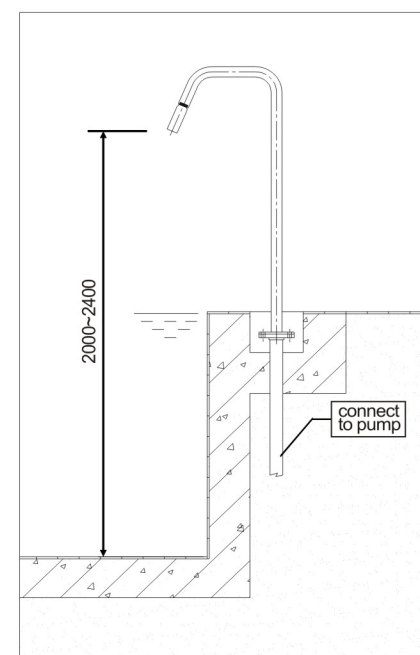

STAINLESS STEEL SUPPORT FOR JET HYDROTHERAPY EQUIPMENT

(Φ51mm O.Dx1.5mm Wall)

Model	Dia.	Height (mm)
WT-S01	Φ51	1430
WT-S02	Φ51	1630
WT-S03	Φ51	1830
WT-S04	Φ51	2030