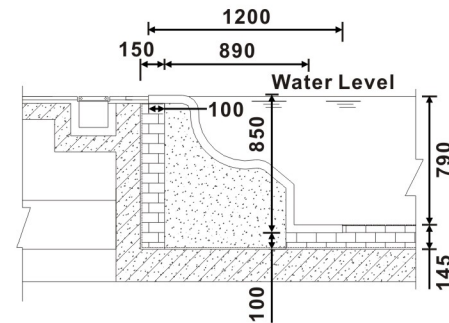

## SPA BED

WL-SC101

Model	Material	Length(mm)	Width(mm)
WL-SC101	Acryl	1680	600

**SPA BED**  
HYDROTHERAPY EQUIPMENT

WL-SC201

Model	Material	Length(mm)	Width(mm)
WL-SC201	Acryl	1800	750

WL-SC501

Model	Material	Length(mm)	Width(mm)
WL-SC501	Acryl	1996	880

WL-SC301

Model	Material	Length(mm)	Width(mm)
WL-SC301	Acryl	1300	700

WL-SC601

Model	Material	Length(mm)	Width(mm)
WL-SC601	Acryl	1770	710

WL-SC401

Model	Material	Length(mm)	Width(mm)
WL-SC401	Acryl	2000	725

WL-SC701

Model	Material	Length(mm)	Width(mm)
WL-SC701	Acryl	1800	750

**SPA BED**  
HYDROTHERAPY EQUIPMENT

WL-ZY101

Model	Material	Length(mm)	Width(mm)
WL-ZY101	Acryl	890	550

WL-ZY201

Model	Material	Length(mm)	Width(mm)
WL-ZY201	Acryl	850	750

Aquatic Injection Massage Room

Model	Length(mm)	Width(mm)
WL-MW01	1680	Ø1162/702