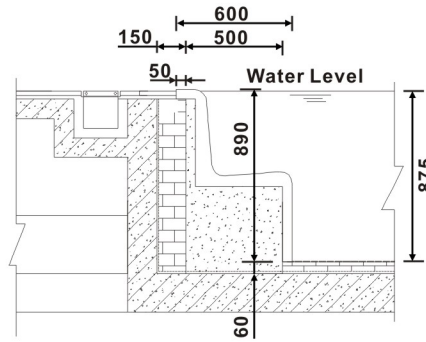

## FLOAT HYDROTHERAPY EQUIPMENT

Float box

Name	Model	Material	length x width (mm)	Height (mm)
Float box	WL-B301	Stainless steel	400x400	70

Air bubble box

Name	Model	Material	Diameter (mm)	Height (mm)
Air bubble box	WL-B201	Stainless steel	280	100
	WL-B202	Stainless steel	350	80

## SPA BED

WL-SC101

Model	Material	Length(mm)	Width(mm)
WL-SC101	Acryl	1680	600

**SPA BED**  
HYDROTHERAPY EQUIPMENT

WL-SC201

Model	Material	Length(mm)	Width(mm)
WL-SC201	Acryl	1800	750

WL-SC501

Model	Material	Length(mm)	Width(mm)
WL-SC501	Acryl	1996	880

WL-SC301

Model	Material	Length(mm)	Width(mm)
WL-SC301	Acryl	1300	700

WL-SC601

Model	Material	Length(mm)	Width(mm)
WL-SC601	Acryl	1770	710

WL-SC401

Model	Material	Length(mm)	Width(mm)
WL-SC401	Acryl	2000	725

WL-SC701

Model	Material	Length(mm)	Width(mm)
WL-SC701	Acryl	1800	750

**SPA BED**  
HYDROTHERAPY EQUIPMENT

WL-ZY101

Model	Material	Length(mm)	Width(mm)
WL-ZY101	Acryl	890	550

WL-ZY201

Model	Material	Length(mm)	Width(mm)
WL-ZY201	Acryl	850	750