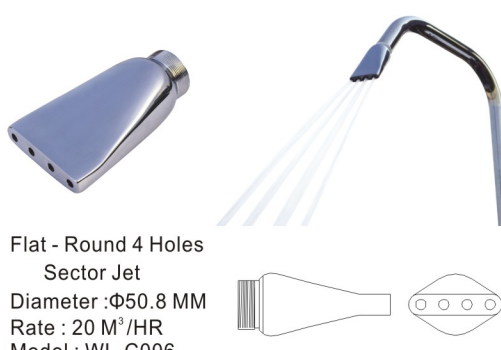

## COPPER JETS HYDROTHERAPY EQUIPMENT

Round 3 Holes Jet  
Diameter :Φ50.8 MM  
Rate : 15 M<sup>3</sup>/HR  
Model : WL-C001

Round 5 Holes Jet  
Diameter :Φ50.8 MM  
Rate : 20 M<sup>3</sup>/HR  
Model : WL-C002

Round 6 Holes Jet  
Diameter :Φ50.8 MM  
Rate : 20 M<sup>3</sup>/HR  
Model : WL-C003

Round Ring Jet  
Diameter :Φ50.8 MM  
Rate : 22 M<sup>3</sup>/HR  
Model : WL-C004

Flat - Round 4 Holes  
Radiate Jet  
Diameter :Φ50.8 MM  
Rate : 20 M<sup>3</sup>/HR  
Model : WL-C005

GOBLET

Name	Model	Diameter (mm)	(H/Knighthead) (mm)
Goblet	WL-C601	1400	2000

Model I

Model II

WATERFALL/CURTAIN

Name	Model	Material	Width (mm)	Height (mm)
Model I	WL-C301	Stainless steel	500	1100
Model II	WL-C302	Stainless steel	500	900

Aquatic Injection Massage Room

Model	Length(mm)	Width(mm)
WL-MW01	1680	Ø1162/702