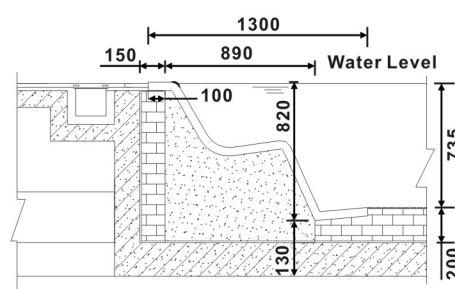

## FLOAT HYDROTHERAPY EQUIPMENT

Float box

Name	Model	Material	length x width (mm)	Height (mm)
Float box	WL-B301	Stainless steel	400x400	70

Air bubble box

Name	Model	Material	Diameter (mm)	Height (mm)
Air bubble box	WL-B201	Stainless steel	280	100
	WL-B202	Stainless steel	350	80

## SPA BED

WL-SC101

Model	Material	Length(mm)	Width(mm)
WL-SC101	Acryl	1680	600

**SPA BED**  
HYDROTHERAPY EQUIPMENT

WL-SC201

Model	Material	Length(mm)	Width(mm)
WL-SC201	Acryl	1800	750

WL-SC501

Model	Material	Length(mm)	Width(mm)
WL-SC501	Acryl	1996	880

WL-SC301

Model	Material	Length(mm)	Width(mm)
WL-SC301	Acryl	1300	700

WL-SC601

Model	Material	Length(mm)	Width(mm)
WL-SC601	Acryl	1770	710

WL-SC401

Model	Material	Length(mm)	Width(mm)
WL-SC401	Acryl	2000	725

WL-SC701

Model	Material	Length(mm)	Width(mm)
WL-SC701	Acryl	1800	750

**SPA BED**  
HYDROTHERAPY EQUIPMENT

WL-ZY101

Model	Material	Length(mm)	Width(mm)
WL-ZY101	Acryl	890	550

WL-ZY201

Model	Material	Length(mm)	Width(mm)
WL-ZY201	Acryl	850	750