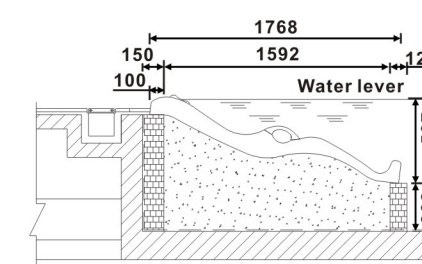

## FLOAT HYDROTHERAPY EQUIPMENT

Float box

Name	Model	Material	length x width (mm)	Height (mm)
Float box	WL-B301	Stainless steel	400x400	70

Air bubble box

Name	Model	Material	Diameter (mm)	Height (mm)
Air bubble box	WL-B201	Stainless steel	280	100
	WL-B202	Stainless steel	350	80

## SPA BED

WL-SC101

Model	Material	Length(mm)	Width(mm)
WL-SC101	Acryl	1680	600

**SPA BED**  
HYDROTHERAPY EQUIPMENT

WL-SC201

Model	Material	Length(mm)	Width(mm)
WL-SC201	Acryl	1800	750

WL-SC501

Model	Material	Length(mm)	Width(mm)
WL-SC501	Acryl	1996	880

WL-SC301

Model	Material	Length(mm)	Width(mm)
WL-SC301	Acryl	1300	700

WL-SC601

Model	Material	Length(mm)	Width(mm)
WL-SC601	Acryl	1770	710

WL-SC401

Model	Material	Length(mm)	Width(mm)
WL-SC401	Acryl	2000	725

WL-SC701

Model	Material	Length(mm)	Width(mm)
WL-SC701	Acryl	1800	750

**SPA BED**  
HYDROTHERAPY EQUIPMENT

WL-ZY101

Model	Material	Length(mm)	Width(mm)
WL-ZY101	Acryl	890	550

WL-ZY201

Model	Material	Length(mm)	Width(mm)
WL-ZY201	Acryl	850	750