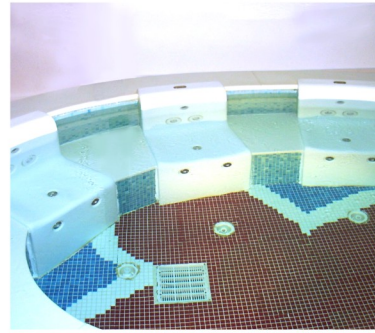

Model	Material	Length(mm)	Width(mm)
WL-ZY101	Acryl	890	550