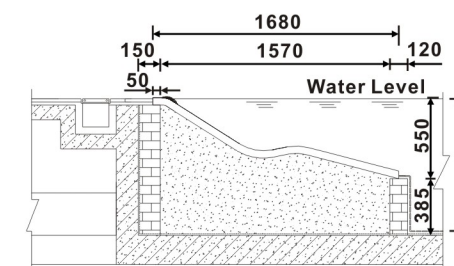

## UMBRELLA HYDROTHERAPY EQUIPMENT

MUSHROOM

Name	Model	Material	Diameter (mm)	Knighthead Height (mm)
Model I	WL-C401	Stainless steel	1200	2000

UMBRELLA

Name	Model	Material	Diameter (mm)	Height (mm)
Umbrella	WL-C501	Stainless steel	1200	2000

GOBLET

Name	Model	Diameter (mm)	(H/Knighthead) (mm)
Goblet	WL-C601	1400	2000

Model I

Model II

WATERFALL/CURTAIN

Name	Model	Material	Width (mm)	Height (mm)
Model I	WL-C301	Stainless steel	500	1100
Model II	WL-C302	Stainless steel	500	900

## FLOAT HYDROTHERAPY EQUIPMENT

Float box

Name	Model	Material	length x width (mm)	Height (mm)
Float box	WL-B301	Stainless steel	400x400	70

Air bubble box

Name	Model	Material	Diameter (mm)	Height (mm)
Air bubble box	WL-B201	Stainless steel	280	100
	WL-B202	Stainless steel	350	80

## SPA BED

WL-SC101

Model	Material	Length(mm)	Width(mm)
WL-SC101	Acryl	1680	600

**SPA BED**  
HYDROTHERAPY EQUIPMENT

WL-SC201

Model	Material	Length(mm)	Width(mm)
WL-SC201	Acryl	1800	750

WL-SC501

Model	Material	Length(mm)	Width(mm)
WL-SC501	Acryl	1996	880