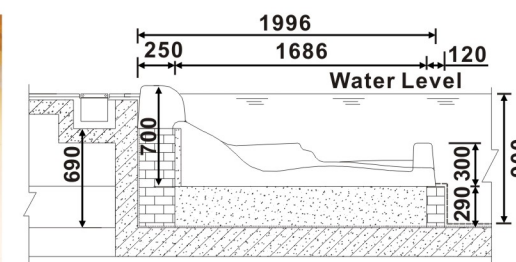

## FLOAT HYDROTHERAPY EQUIPMENT

Float box

Name	Model	Material	length x width (mm)	Height (mm)
Float box	WL-B301	Stainless steel	400x400	70

Air bubble box

Name	Model	Material	Diameter (mm)	Height (mm)
Air bubble box	WL-B201	Stainless steel	280	100
	WL-B202	Stainless steel	350	80

## SPA BED

WL-SC101

Model	Material	Length(mm)	Width(mm)
WL-SC101	Acryl	1680	600

**SPA BED**  
HYDROTHERAPY EQUIPMENT

WL-SC201

Model	Material	Length(mm)	Width(mm)
WL-SC201	Acryl	1800	750

WL-SC501

Model	Material	Length(mm)	Width(mm)
WL-SC501	Acryl	1996	880