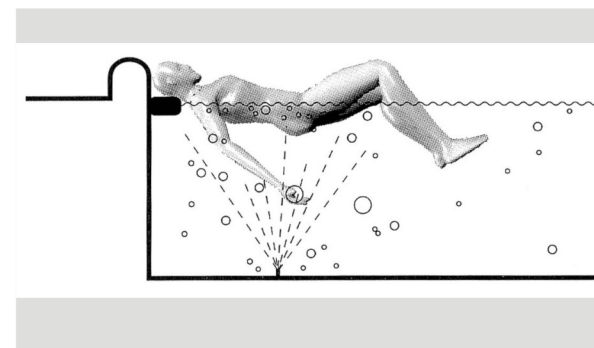

## UMBRELLA HYDROTHERAPY EQUIPMENT

MUSHROOM

Name	Model	Material	Diameter (mm)	Knighthead Height (mm)
Model I	WL-C401	Stainless steel	1200	2000

UMBRELLA

Name	Model	Material	Diameter (mm)	Height (mm)
Umbrella	WL-C501	Stainless steel	1200	2000

GOBLET

Name	Model	Diameter (mm)	(H/Knighthead) (mm)
Goblet	WL-C601	1400	2000

Model I

Model II

WATERFALL/CURTAIN

Name	Model	Material	Width (mm)	Height (mm)
Model I	WL-C301	Stainless steel	500	1100
Model II	WL-C302	Stainless steel	500	900

## FLOAT HYDROTHERAPY EQUIPMENT

Float box

Name	Model	Material	length x width (mm)	Height (mm)
Float box	WL-B301	Stainless steel	400x400	70

Air bubble box

Name	Model	Material	Diameter (mm)	Height (mm)
Air bubble box	WL-B201	Stainless steel	280	100
	WL-B202	Stainless steel	350	80