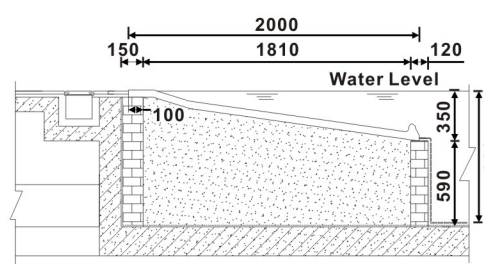

WL-SC401

Model	Material	Length(mm)	Width(mm)
WL-SC401	Acryl	2000	725