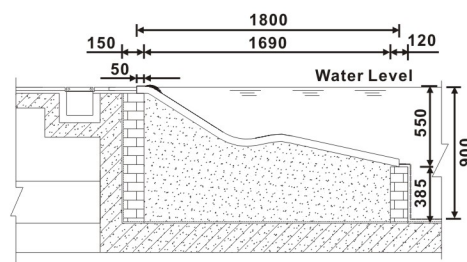

## FLOAT HYDROTHERAPY EQUIPMENT

Float box

Name	Model	Material	length x width (mm)	Height (mm)
Float box	WL-B301	Stainless steel	400x400	70

Air bubble box

Name	Model	Material	Diameter (mm)	Height (mm)
Air bubble box	WL-B201	Stainless steel	280	100
	WL-B202	Stainless steel	350	80

## SPA BED

WL-SC101

Model	Material	Length(mm)	Width(mm)
WL-SC101	Acryl	1680	600

**SPA BED**  
HYDROTHERAPY EQUIPMENT

WL-SC201

Model	Material	Length(mm)	Width(mm)
WL-SC201	Acryl	1800	750

WL-SC501

Model	Material	Length(mm)	Width(mm)
WL-SC501	Acryl	1996	880

WL-SC701

Model	Material	Length(mm)	Width(mm)
WL-SC701	Acryl	1800	750

**SPA BED**  
HYDROTHERAPY EQUIPMENT

WL-ZY101

Model	Material	Length(mm)	Width(mm)
WL-ZY101	Acryl	890	550

WL-ZY201

Model	Material	Length(mm)	Width(mm)
WL-ZY201	Acryl	850	750